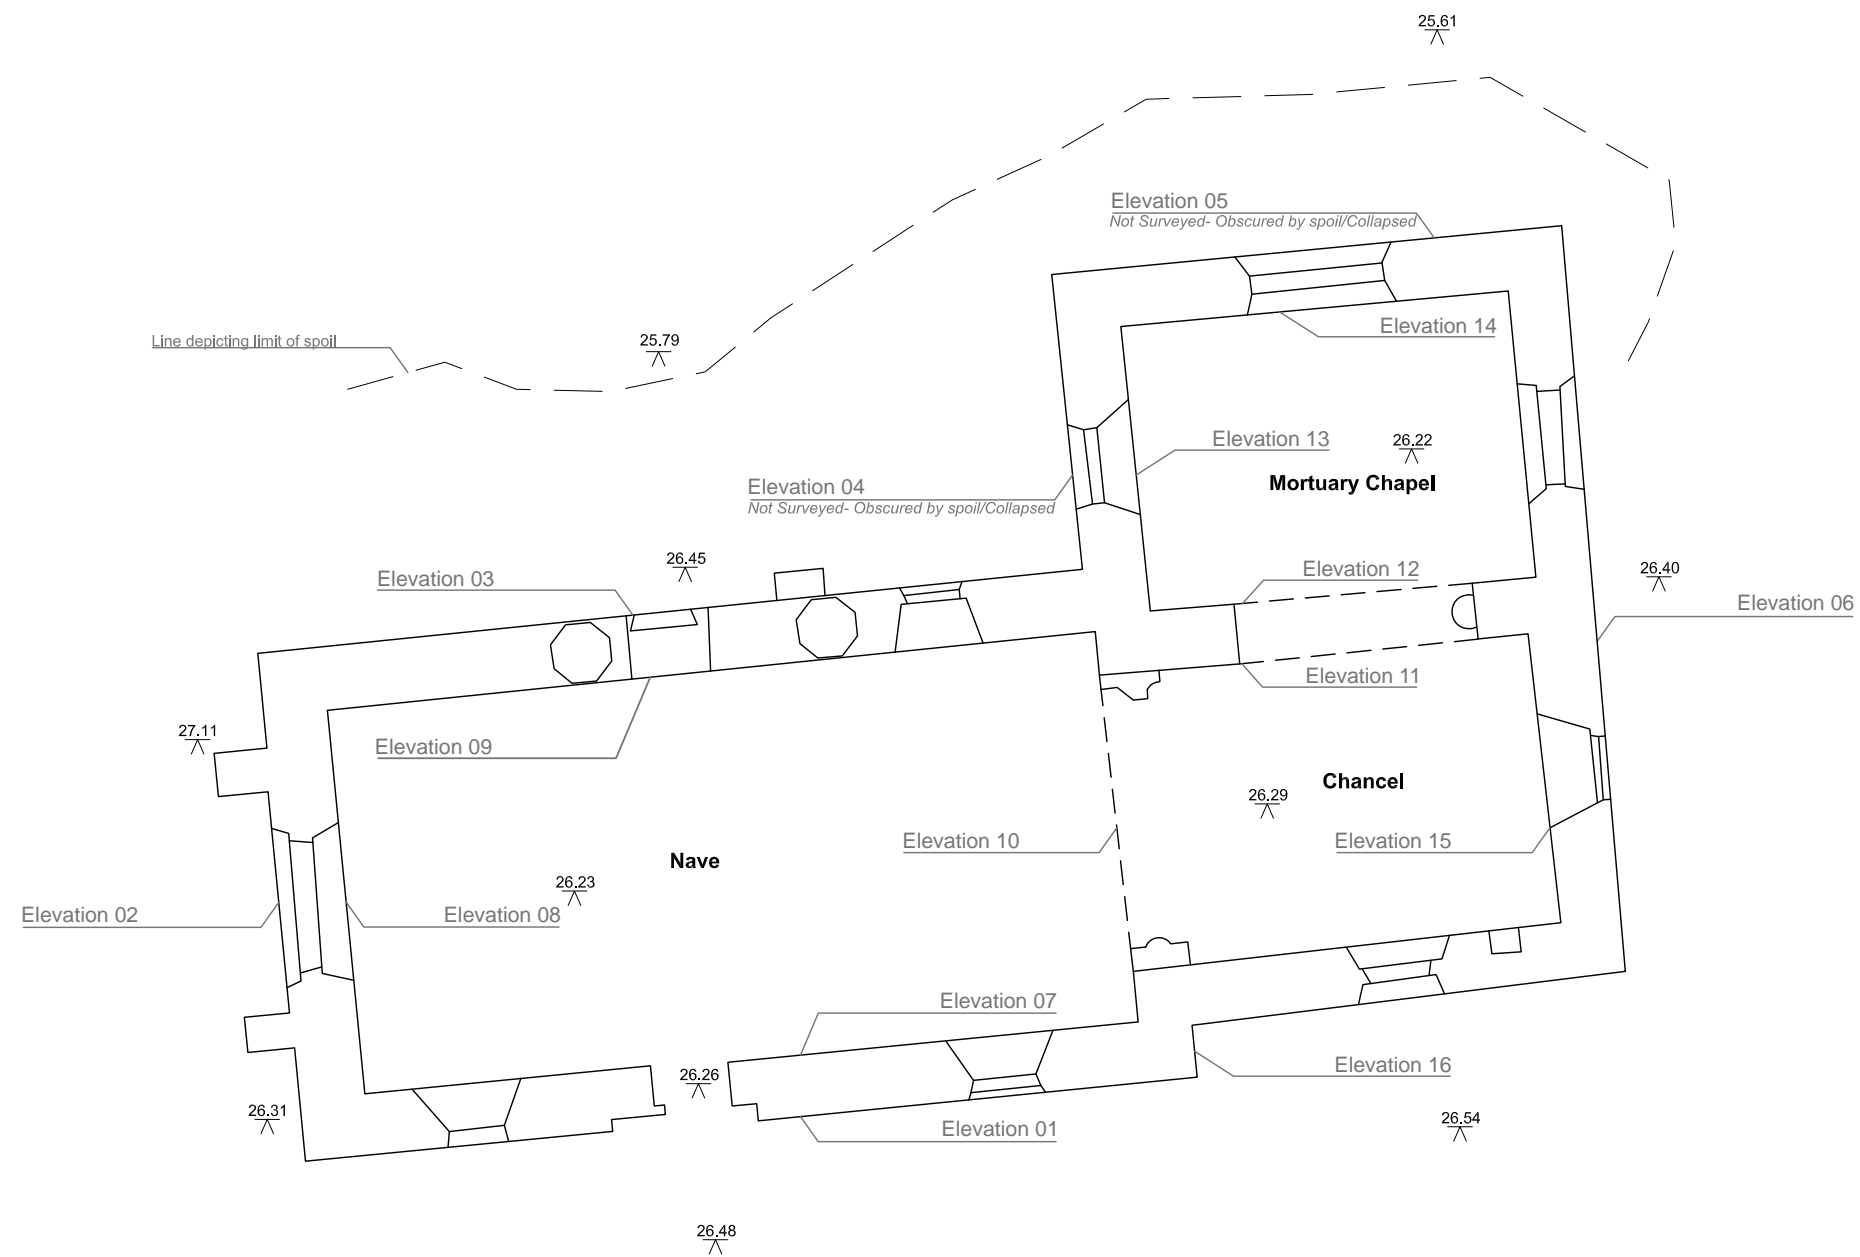

Key:

Contains OS data © Crown copyright and database rights [2017]

1:250 000 at A3-Location Map

Title: Location Map and Plan

St James' Church, Haughton

All indicated levels are ODN

Fig no: 06

Drawn by: Norma Oldfield

Revised by: Rachel Townsend

Dwg date: May 2017

Revision Date: 28/07/2017

Survey by: Trent & Peak Archaeology - Rachel Townsend & Camilla Collins

Survey Date: May 2017

Scale: 1:100 at A3